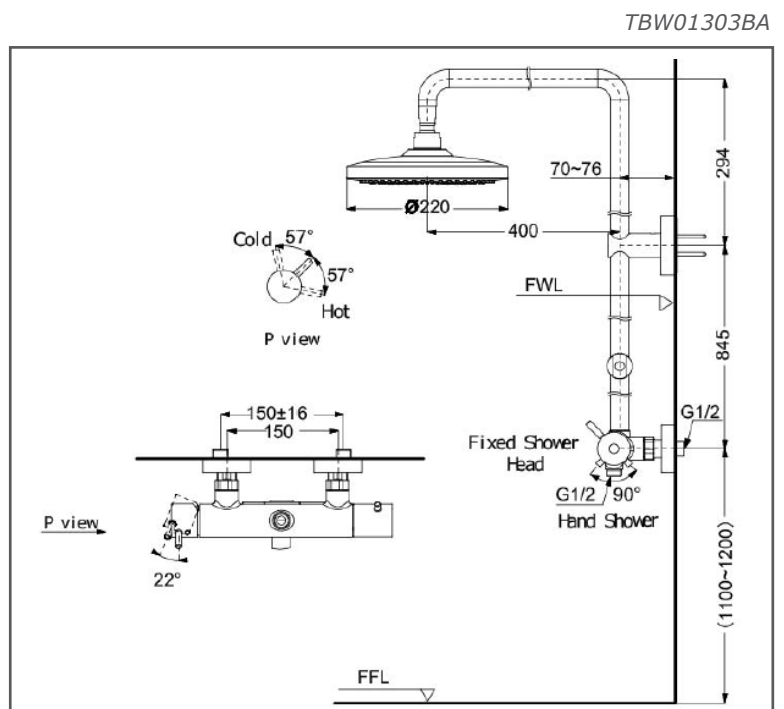

# TOTO Shower Fittings

Shower Column  
w/ Shower Head (Round) (2 mode)

**TBW01303BA**

## FEATURES

- 2 mode function, Round shape over head shower (COMFORT WAVE, WARM SPA)
- Safety with anti-drop mechanism

## SPECIFICATIONS

- Water Pressure : 0.25 Mpa ~ 0.75 Mpa
- Finish : Chrome
- Dimension : Diameter - 220 mm
- Shape : Round

## PARTS DESCRIPTION

- TBW01303BA : Shower Column w/ Shower Head (Round) (2 mode)

Please consult, TOTO representative for more details.

All rights reserved by TOTO including but not limited to Improve & Change of Product Design, Specs or Availability at any time without prior notice